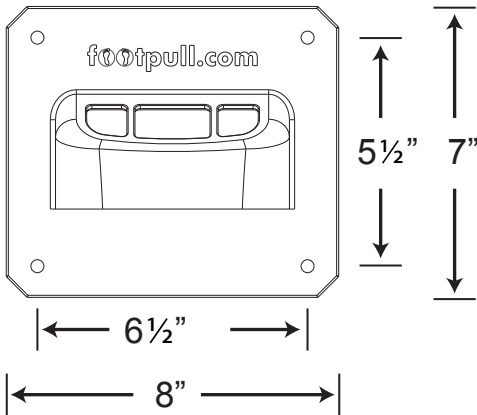

One Piece Heavy Duty Aluminum

DURABLE
Powder Coated Finish

Mounting Holes

THE FOOTPULL:

A device that goes on the bottom of public restroom doors and allows the user to open the door with their foot instead of their hands. This alternative method for opening the door prevents the person from having to touch the door handle contaminating their hands upon leaving the facility. It is easy to use, safe for all shoes and sandals, requires no electricity and is easy to install.

CONSTRUCTION:

- Permanent cast solid one piece 356 aluminum
- Powder coat finish

INSTALLATION:

Mount to base of door 3 1/2" from the floor using the mounting screws for wood door. Drill holes and set anchors for hollow metal doors.

DIMENSIONS & WEIGHT:

	Width (in.)	Depth (in.)	Height (in.)	Weight (lbs.)
Product Only	8	3 3/8	7	1.2
Single Box	8	8	5	1.6
Double Box	8	10	6	3
Bulk Orders			Call for details	