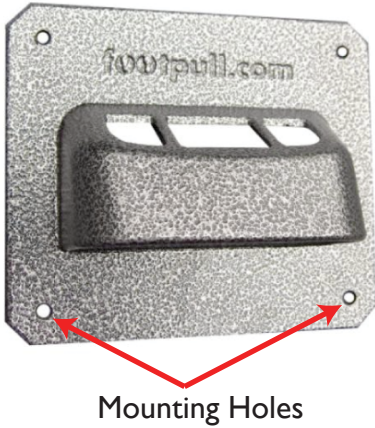

One Piece Heavy Duty Aluminum

DURABLE
Powder Coated Finish

Mounting Holes

THE FOOTPULL:

A device that goes on the bottom of public restroom doors and allows the user to open the door with their foot instead of their hands. This alternative method for opening the door prevents the person from having to touch the door handle contaminating their hands upon leaving the facility. It is easy to use, safe for all shoes and sandals, requires no electricity and is easy to install.

CONSTRUCTION:

- Permanent cast solid one piece 356 aluminum
- Powder coat finish

INSTALLATION:

Mount to base of door 3 1/2" from the floor using the mounting screws for wood door. Drill holes and set anchors for hollow metal doors.

SPECIFICATIONS:

Footpull shall be fabricated of type 356 aluminum and powder coated for desired color. Install with footpull mounting kit as indicated.

FOOTPULL KIT:

Kit includes;

- 1 Footpull device
- Door sticker identifying the Footpull
- Mounting instructions
- All necessary hardware for wood or metal doors