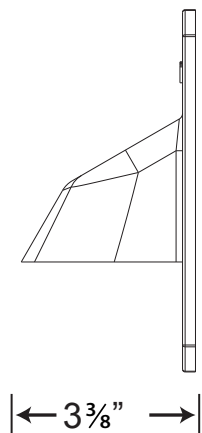

One Piece Heavy Duty Aluminum

DURABLE
Powder Coated Finish

Mounting Holes

THE FOOTPULL:

A device that goes on the bottom of public restroom doors and allows the user to open the door with their foot instead of their hands. This alternative method for opening the door prevents the person from having to touch the door handle contaminating their hands upon leaving the facility. It is easy to use, safe for all shoes and sandals, requires no electricity and is easy to install.

CONSTRUCTION:

- Permanent cast solid one piece 356 aluminum
- Powder coat finish

INSTALLATION:

Mount to base of door 3 1/2" from the floor using the mounting screws for wood door. Drill holes and set anchors for hollow metal doors.

SPECIFICATIONS:

Footpull shall be fabricated of type 356 aluminum and powder coated for desired color. Install with footpull mounting kit as indicated.

FOOTPULL KIT:

Kit includes;

- 1 Footpull device
- Door sticker identifying the Footpull
- Mounting instructions
- All necessary hardware for wood or metal doors

DIMENSIONS & WEIGHT:

	Width (in.)	Depth (in.)	Height (in.)	Weight (lbs.)
Product Only	8	3 3/8	7	1.2
Single Box	8	8	5	1.6
Double Box	8	10	6	3
Bulk Orders			Call for details	